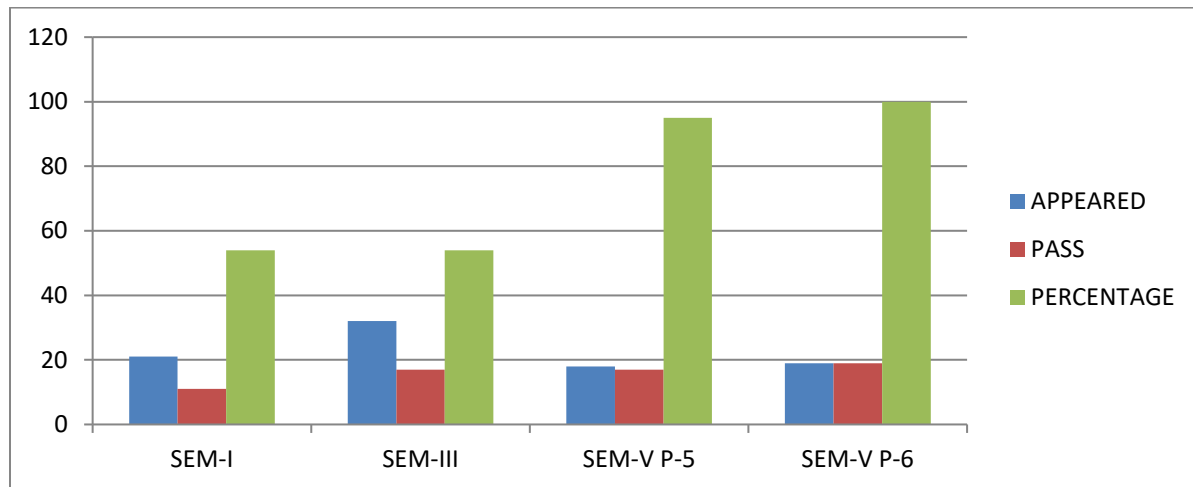

RESULTS ANALYSIS 2021-2022 I,III,V SEMESTERS