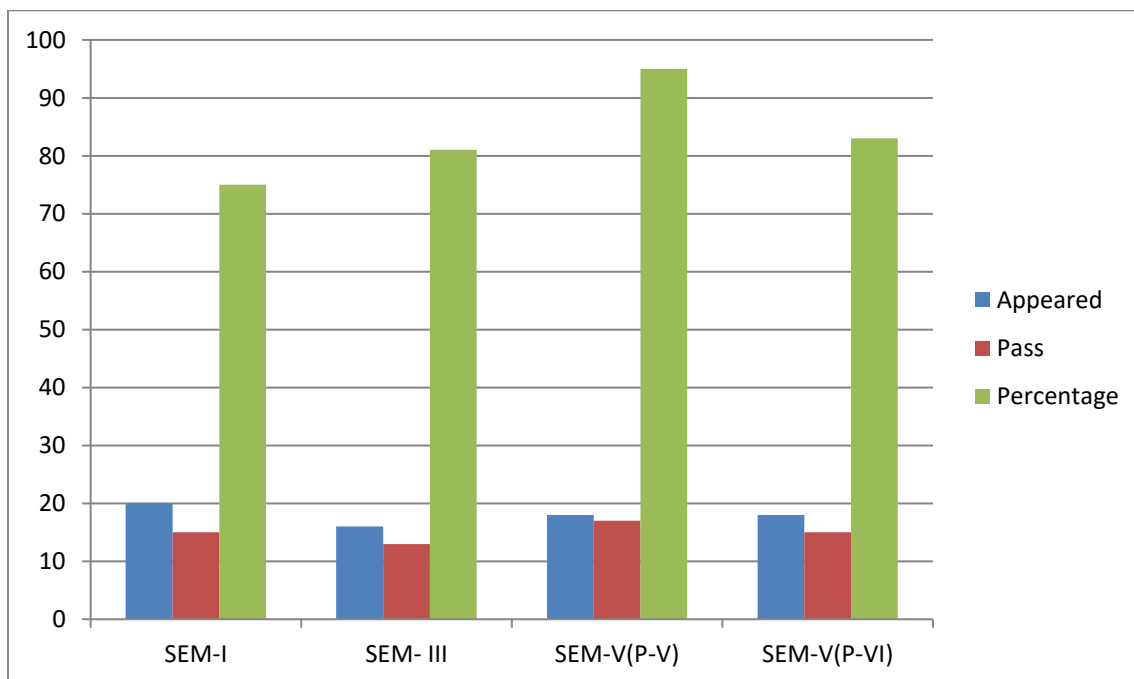

RESULTS ANALYSIS 2018-2019(I,III,V SEMS)