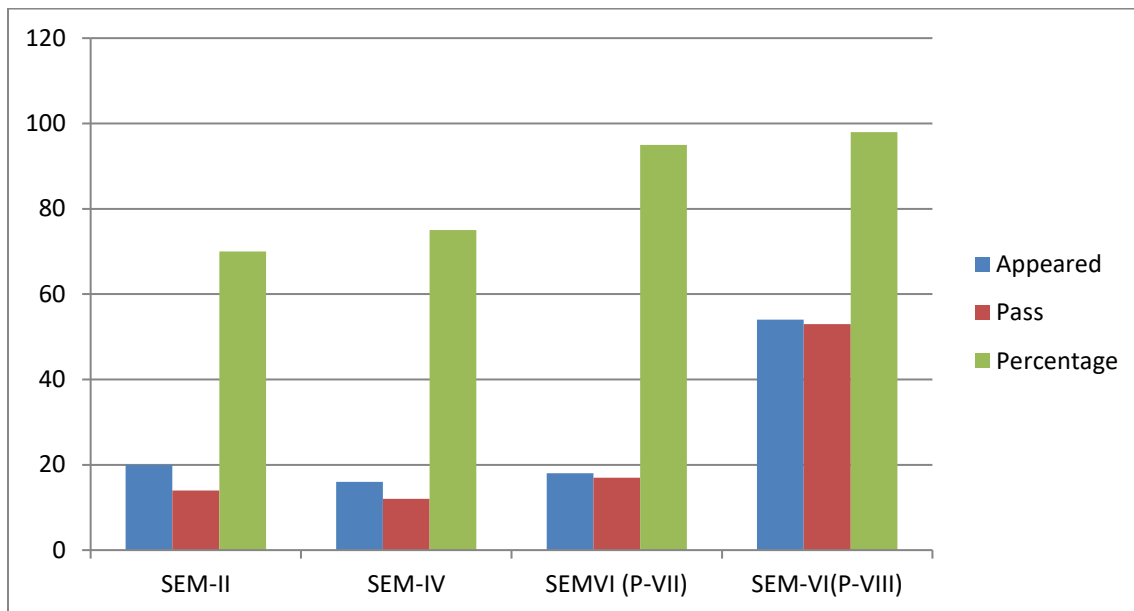

RESULTS ANALYSIS 2018-2019(II,IV,VI SEMS)