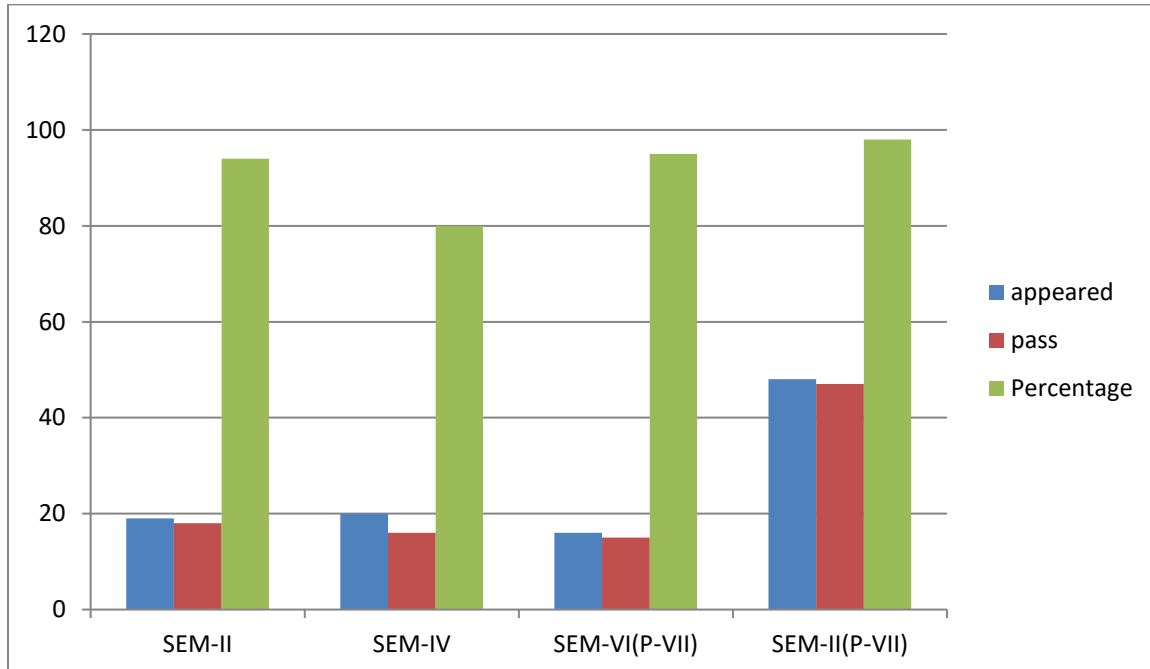

RESULTS ANALYSIS 2019-2020(II,IV,VI SEMS)