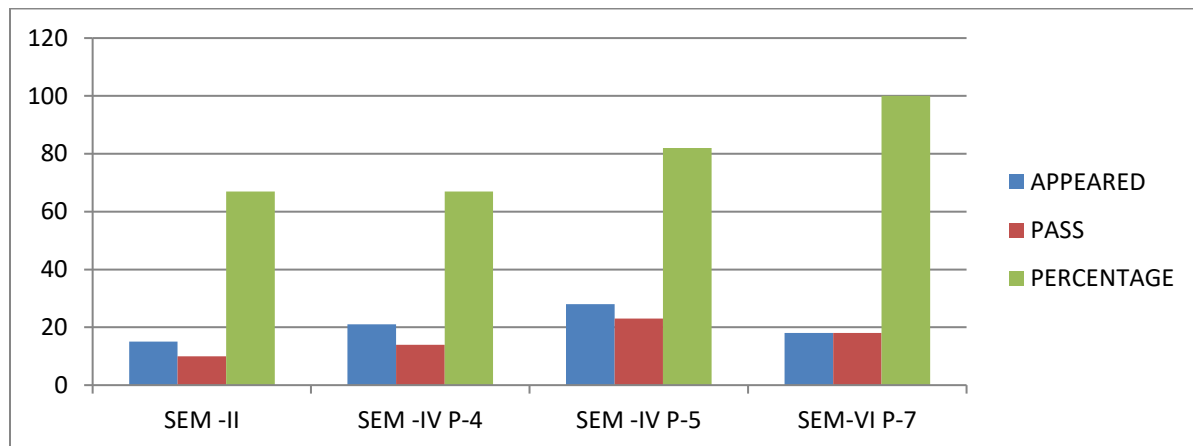

RESULTS ANALYSIS 2021-2022 II,IV,VI SEMESTERS