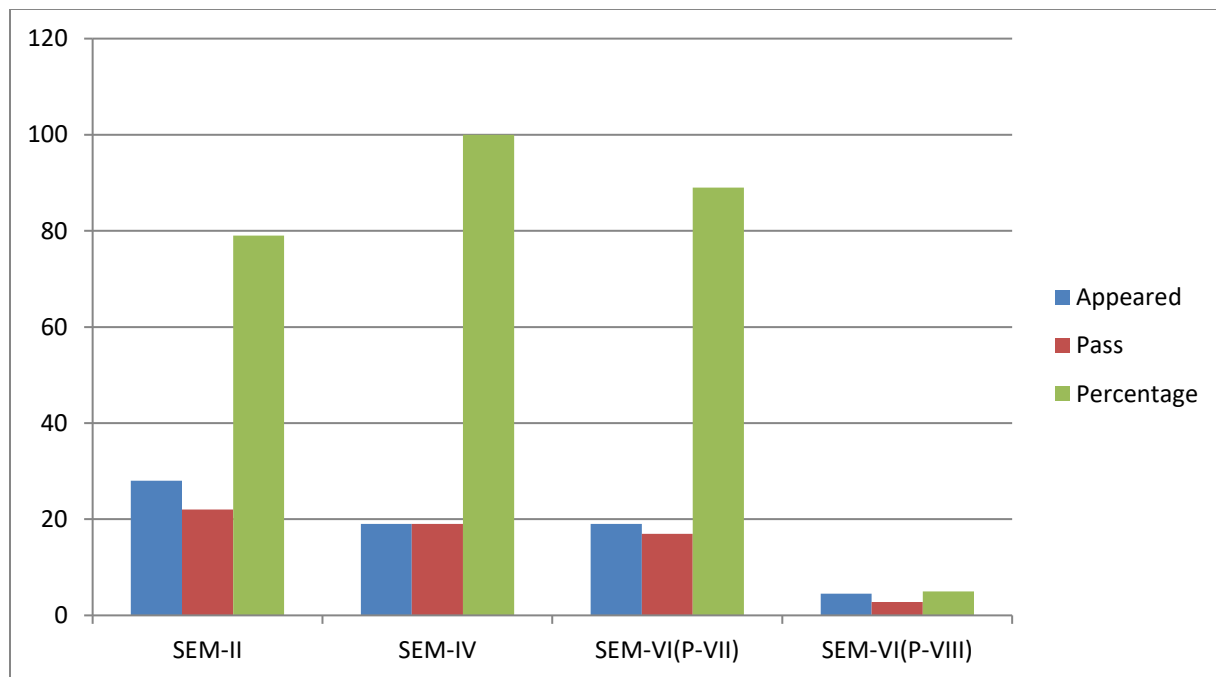

RESULTS ANALYSIS 2020-2021(II,IV,VI SEMS)