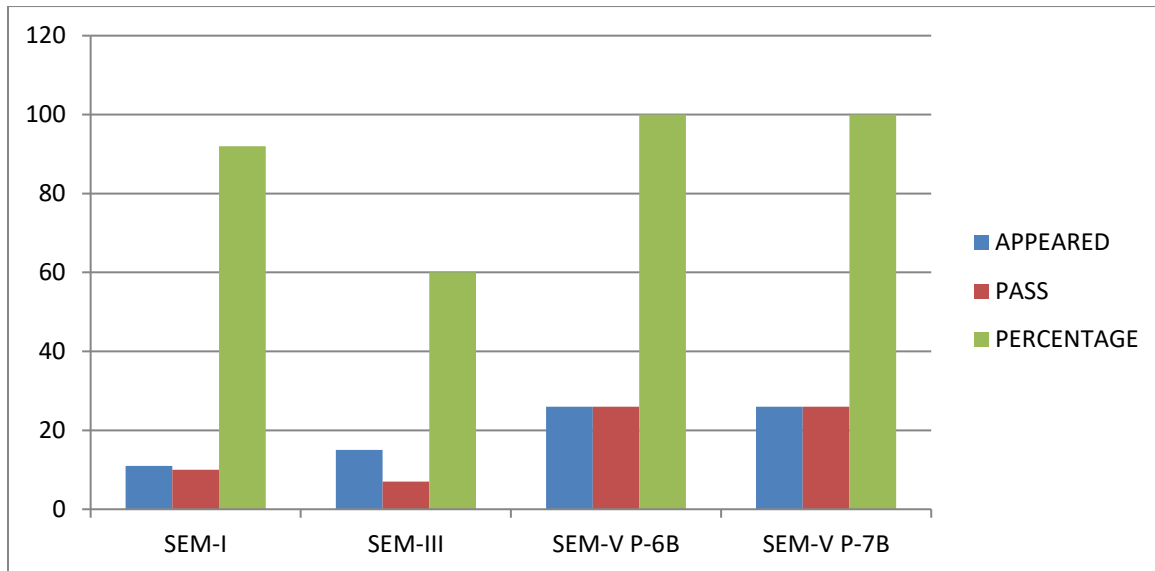

RESULT ANALYSIS 2022-2023 I,III,V SEMESTERS