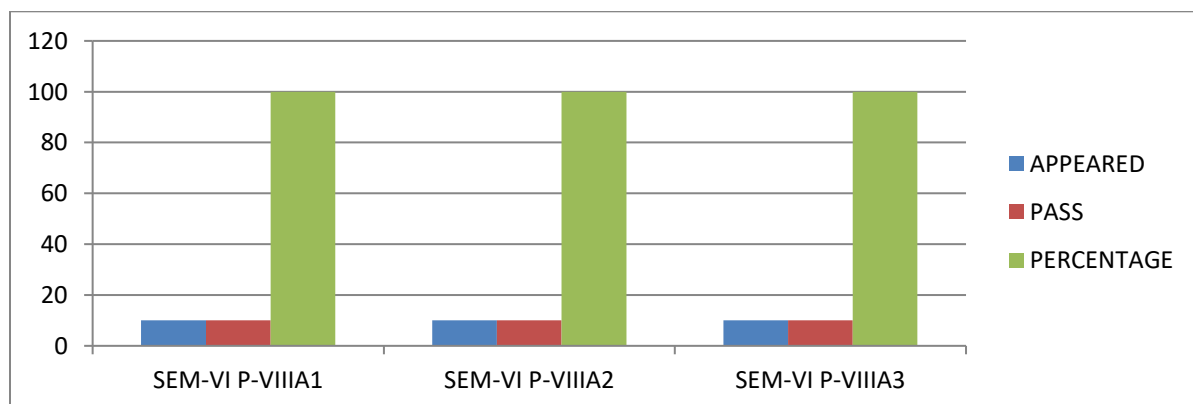

SEM VI CLUSTER PAPERS