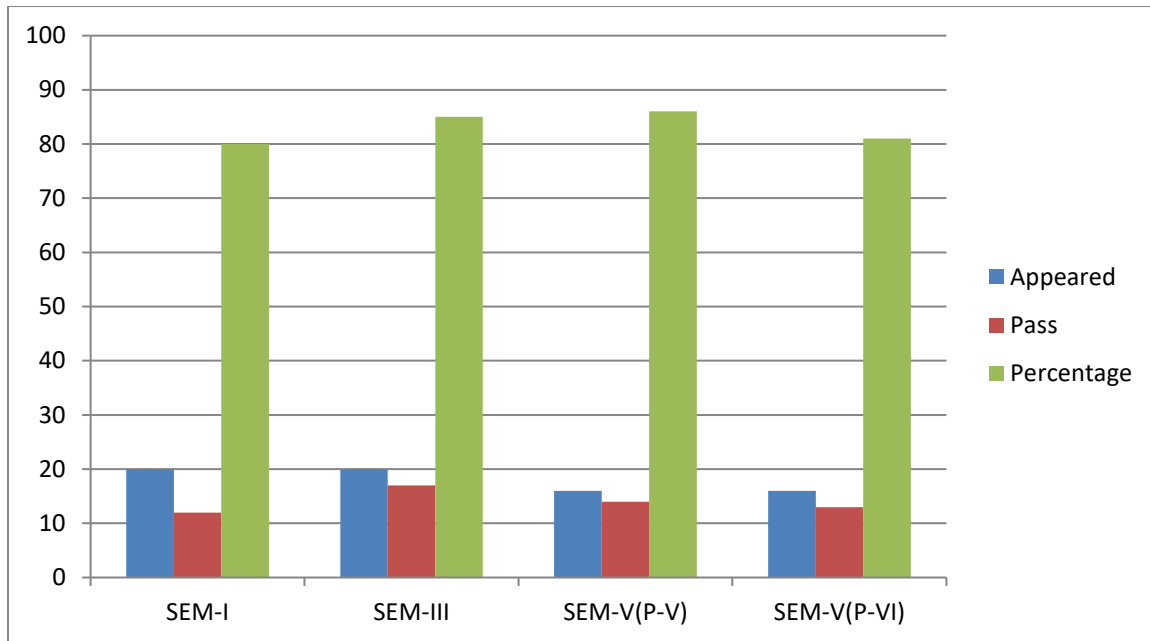

RESULTS ANALYSIS 2019-2020(I,III,V SEMS)