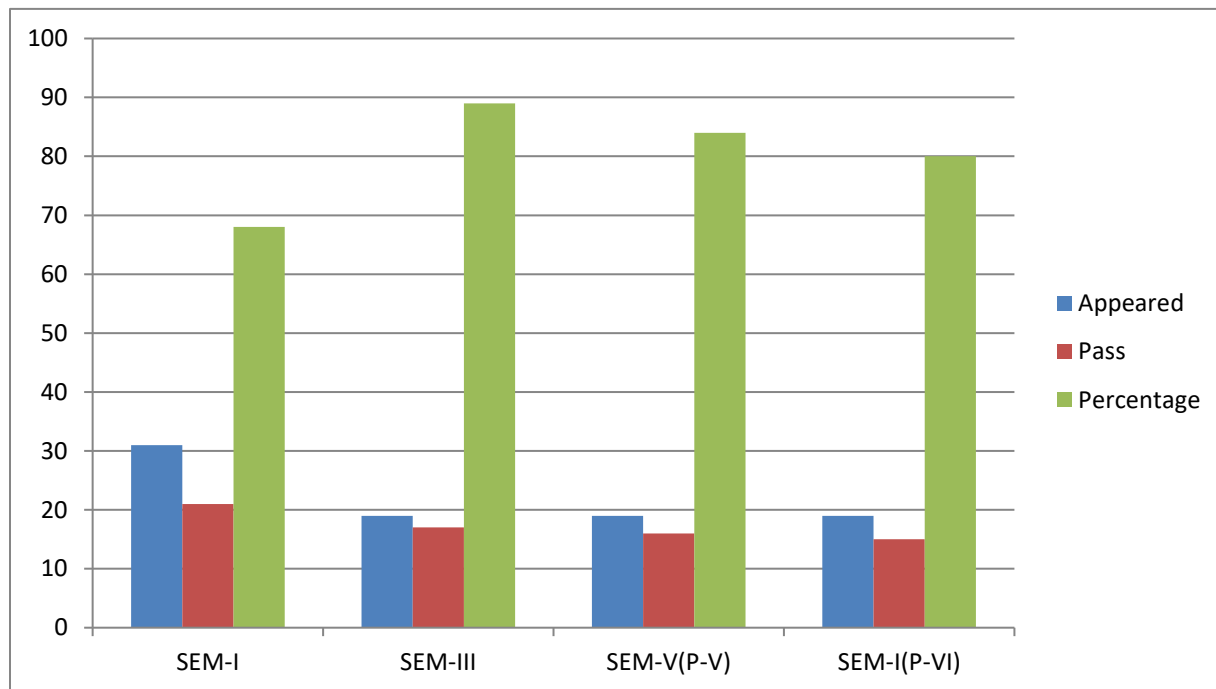

RESULTS ANALYSIS 2020-2021(I,III,V SEMS) 2020-2021